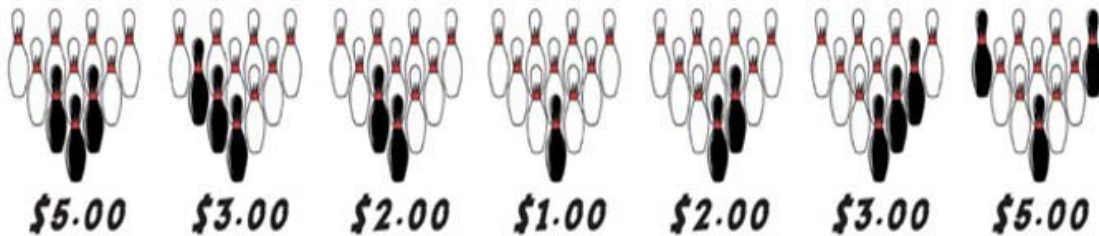

Ken-Cliff Lanes

Friday – March 16, 2018 at 7pm

\$15.00 Entry – Check-in begins at 6:30pm

Sign up now to reserve your spot!

Strike and Win With These Color Pin Combinations!

Additional Pay-Outs

Single color pin spare - 25¢

Spare with 2 color pins - 50¢

Spare with 3 color pins - 75¢

Convert any split with 1 or more color pins - \$1.00

Optional Strike Pot Drawings

Tickets are \$1.00 each or 6 for \$5.00. The pot will be split, with drawings during the 1st and 2nd games until there are winners.