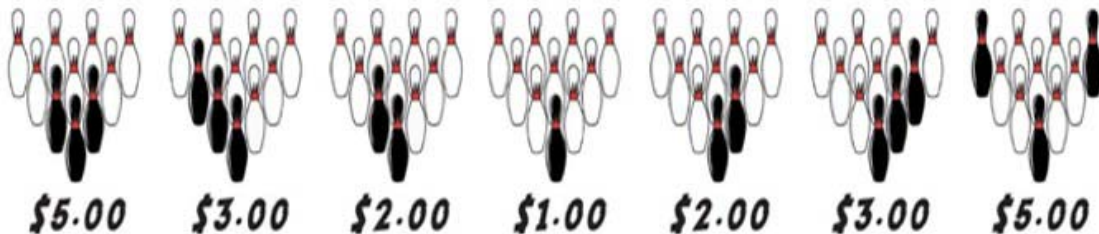

# Ken-Cliff Lanes

**Friday – April 13, 2018 at 7pm**  
**\$15.00 Entry – Check-in begins at 6:30pm**  
***Sign up now to reserve your spot!***

## Strike and Win With These Color Pin Combinations!

### Additional Pay-Outs

- Single color pin spare - 50¢
- Spare with 2 color pins - 75¢
- Spare with 3 color pins - \$1.00
- Convert any split with 1 or more color pins - \$1.50